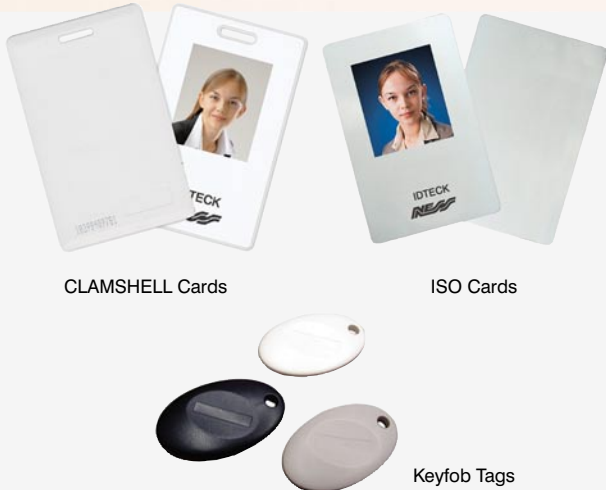

NESS ACCESS CONTROL PRODUCTS

CLAMSHELL Cards

ISO Cards

Keyfob Tags

Proximity Cards & Tags

PSK HIGH SECURITY FORMAT

NESS high security PSK format passive cards and tags includes ISO standard cards, SmartCards and miniature Tags (Fobs).

Ness access cards and tags – providing the best quality and technology for all needs.

	CLAMSHELL STYLE CARDS	ISO STYLE CARDS	KEYFOB TAGS	
SPECIFICATIONS	100-172 ASK-Clam (ASK) 101-065 IDC170 (PSK)	101-045 IPC80 (ASK) 101-066 IDC80 (PSK) 101-140 ISC80 MIFARE Smartcard	100-274 ASK-Fob (ASK)	101-067 IDK50 Fob (PSK)
READ RANGE RF10, RF20 RF-TINY, RFK101 RF30 RF70 FINGER006 FGR006		10cm 10cm 30cm 45cm 10cm 10cm	5cm 5cm 15cm 20cm 5cm 5cm	
CODING	Weigand, ABA Track II magstripe			
DIMENSIONS (WxHxT)	54 x 86 x 1.7mm	54 x 86 x 0.8mm	30 x 50 x 10mm	46 x 28 x 6mm
COLOUR	White	White	Grey	Beige
WEIGHT	9g	5.5g	4g	

ASK/PSK PROXIMITY CARDS

- Passive proximity cards and tags (125kHz)
- ISO credit card size and thickness (IDC80)
- Customised format available
- Miniature Key Tags/Fobs

SMARTCARD (MIFARE) PROXIMITY CARDS